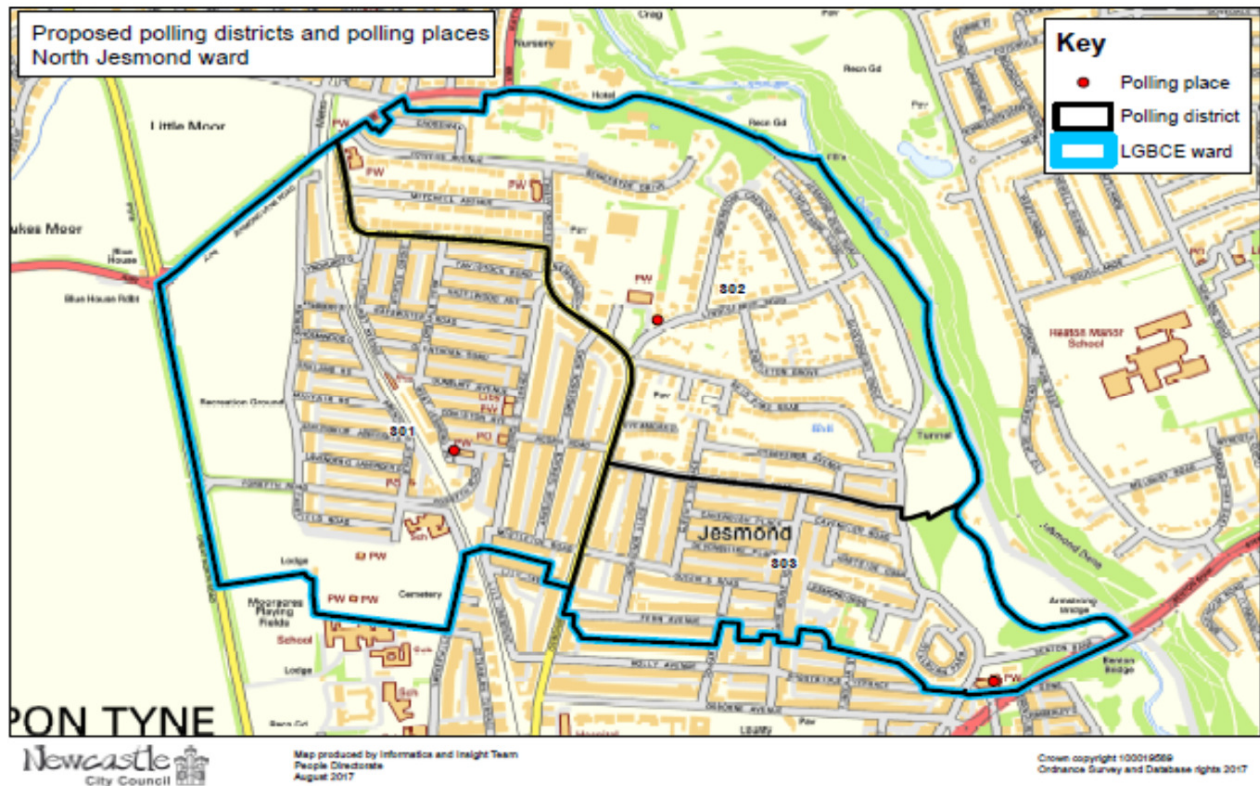

**Ward: North Jesmond (S)**

Limited change from the former North Jesmond ward with some electors relocated to South Jesmond and Dene and South Gosforth wards and a small intake from South Jesmond. Existing polling places are retained. The ward is wholly within East Parliamentary Constituency.

Ward	Polling place	New Polling District	Old Polling District	Proposed Changes	Returning Officer Comments
North Jesmond	St Hilda's Church Hall, Thornleigh Road	S01	OAE	OAE in full, Electors 1 - 3432 <b>Less Streets</b> Tankerville Terrace Henshelwood Terrace Lily Avenue Lily Crescent Norham Place Osbourne Road Otterburn Terrace - Now B01 <b>Electors</b> OAE 3151-3225 (75) OAE 1084-1110 (26) OAE 1583-1643 (60) OAE 1644-1683 (42) OAE 2056-2069 (14) OAE 2125-2166 (42) OAE 2443-2491 (50)	Use polling place in former OAE St Hilda's Church Hall as centrally located
North Jesmond	St George's Church Hall, St George's Close	S02	OBE	OBE in full, Electors 1 - 1503 <b>Less Streets</b> 52-14 Jesmond Dene Road – now H01 <b>Electors</b> OBE 724-749 (26)	Use polling place in former OBE St George's Church Hall for voter continuity
North Jesmond	Holy Trinity Church, Churchill Gardens	S03	OCE/Part SCE	OCE in full, Electors 1 - 1400 <b>Less Streets</b> Buston Terrace - now V02 <b>Plus Part SCE</b> <b>Street</b> Fern Avenue <b>Electors</b> OCE 1-12 (12) <b>Electors</b> SCE 394-501 (108)	Use polling place in former SCE Holy Trinity Church
				<b>Total Electors - 1496</b>	